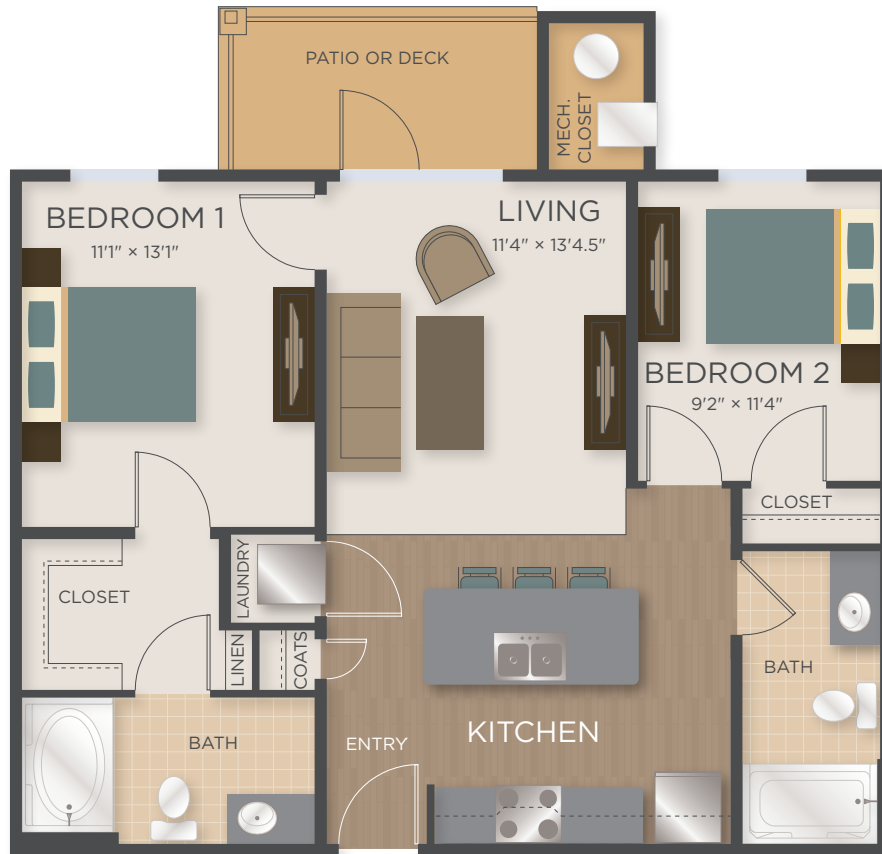

ASHEVILLE

2 BEDROOM, 2 BATHROOM
898 SQUARE FEET

- Athens 1BR.A
- Jefferson 1BR.B
- Beaufort 1BR.C
- Franklin 1BR.D
- Franklin A 1BR.D-A
- Rockport 1BR.E
- Asheville 2BR.A
- Charlotte 2BR.B
- Greenville 2BR.C
- Lexington 2BR.D
- Lexington A 2BR.D-A
- Nashville 2BR.E
- Savannah 2BR.F